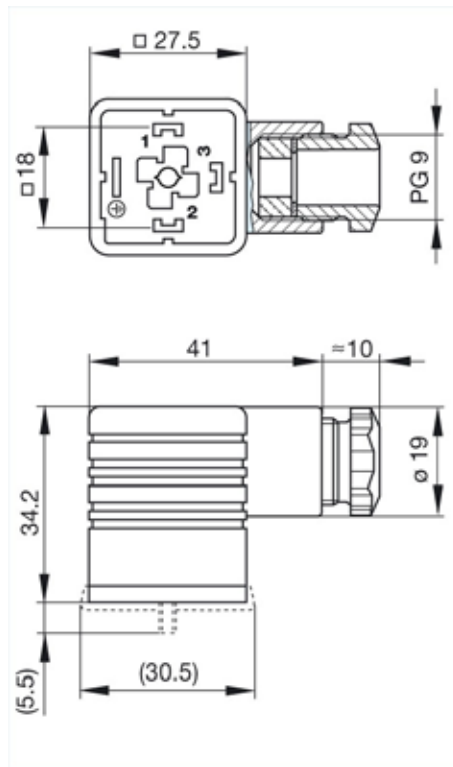

Be Certain with Belden

Rectangular Connectors GDM-Series GDM 2009 J grau/grey

Industrial Connecting Solutions:Rectangular Connectors:Valve Connectors (Type A -B -C):Type A:Field Attachable Valve Connectors:Valve Connectors (DIN EN 175 301-803):GDM 2009 J grau/grey
<https://e-catalog.hirschmann.com:443/link/57078-24228-256261-256266-256270-276215-24311-34882/en/conf/ui/state>

Picture

Drawing

Belden Deutschland GmbH
Im Gewerbepark 2
58579 Schalksmühle
Germany
Phone: +49 7127/14-1806
E-Mail: icos-sales@belden.com

The information published in the websites has been compiled as carefully as possible. It is subject to alteration without notice in technical as well as in price-related/commercial respect. The complete information and data were available on user documentation. Mandatory information can only be obtained by a concrete query.