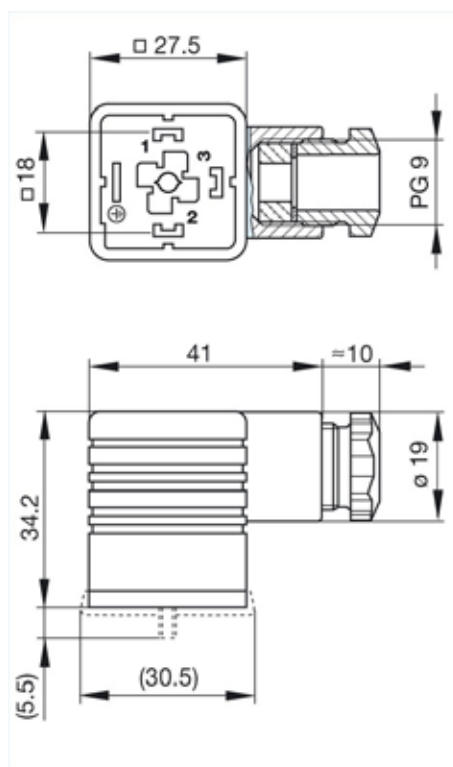

Be Certain with Belden

Rectangular Connectors GDM-Series GDM 2009 grau/grey

Industrial Connecting Solutions:Rectangular Connectors:Valve Connectors (Type A -B -C):Type A:Field Attachable Valve Connectors:Valve Connectors (DIN EN 175 301-803):GDM 2009 grau/grey
<https://e-catalog.hirschmann.com:443/link/57078-24228-256261-256266-256270-276215-24311-34881/en/conf/ui/state>

Order no. 731 739-004;
profiled gasket GDM 3-16,
Order no. 731 531-002;
knurled screw GDM 3011-8,
Order no. 732 574-001;
stainless steel screw GDM 3011 RF-1,
Order no. 734 363-001

Picture
Drawing

Belden Deutschland GmbH
Im Gewerbepark 2
58579 Schalksmühle
Germany
Phone: +49 7127/14-1806
E-Mail: icos-sales@belden.com