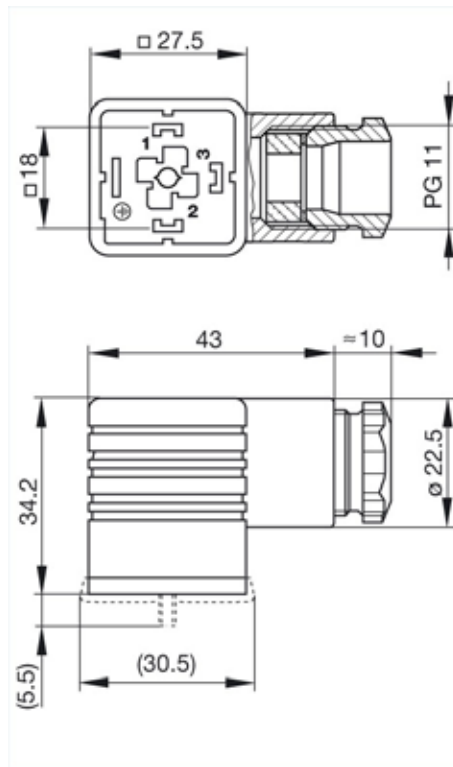

Be Certain with Belden

Rectangular Connectors GDM-Series GDM 2011 J grau/grey

Industrial Connecting Solutions:Rectangular Connectors:Valve Connectors (Type A -B -C):Type A:Field Attachable Valve Connectors:Valve Connectors (DIN EN 175 301-803):GDM 2011 J grau/grey
<https://e-catalog.hirschmann.com:443/link/57078-24228-256261-256266-256270-276215-24311-34886/en/conf/ui/state>

Picture

Drawing

Belden Deutschland GmbH
Im Gewerbepark 2
58579 Schalksmühle
Germany
Phone: +49 7127/14-1806
E-Mail: icos-sales@belden.com

The information published in the websites has been compiled as carefully as possible. It is subject to alteration without notice in technical as well as in price-related/commercial respect. The complete information and data were available on user documentation. Mandatory information can only be obtained by a concrete query.