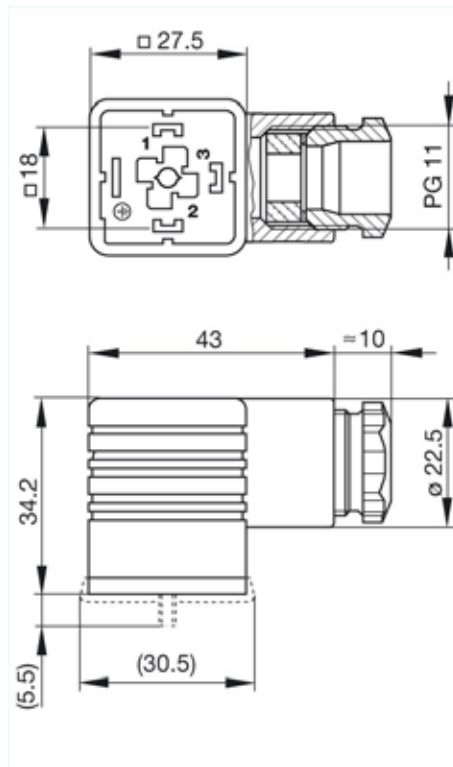

Be Certain with Belden

Rectangular Connectors GDM-Series GDM 2011 grau/grey

Industrial Connecting Solutions:Rectangular Connectors:Valve Connectors (Type A -B -C):Type A:Field Attachable Valve Connectors:Valve Connectors (DIN EN 175 301-803):GDM 2011 grau/grey
<https://e-catalog.hirschmann.com:443/link/57078-24228-256261-256266-256270-276215-24311-34884/en/conf/ui/state>

Picture

Drawing

Belden Deutschland GmbH
Im Gewerbepark 2
58579 Schalksmühle
Germany
Phone: +49 7127/14-1806
E-Mail: icos-sales@belden.com

The information published in the websites has been compiled as carefully as possible. It is subject to alteration without notice in technical as well as in price-related/commercial respect. The complete information and data were available on user documentation. Mandatory information can only be obtained by a concrete query.