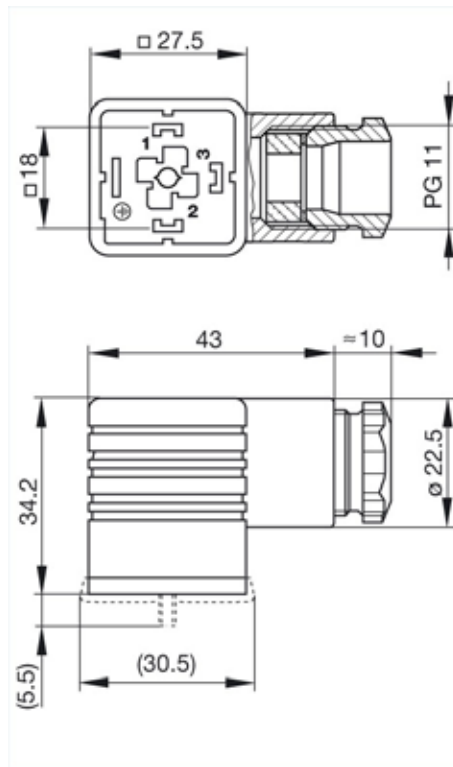

Be Certain with Belden

Rectangular Connectors GDM-Series GDM 2011 schwarz/black

Industrial Connecting Solutions:Rectangular Connectors:Valve Connectors (Type A -B -C):Type A:Field Attachable Valve Connectors:Valve Connectors (DIN EN 175 301-803):GDM 2011 schwarz/black
<https://e-catalog.hirschmann.com:443/link/57078-24228-256261-256266-256270-276215-24311-34885/en/conf/ui/state>

Picture

Drawing

Belden Deutschland GmbH
Im Gewerbepark 2
58579 Schalksmühle
Germany
Phone: +49 7127/14-1806
E-Mail: icos-sales@belden.com

The information published in the websites has been compiled as carefully as possible. It is subject to alteration without notice in technical as well as in price-related/commercial respect. The complete information and data were available on user documentation. Mandatory information can only be obtained by a concrete query.