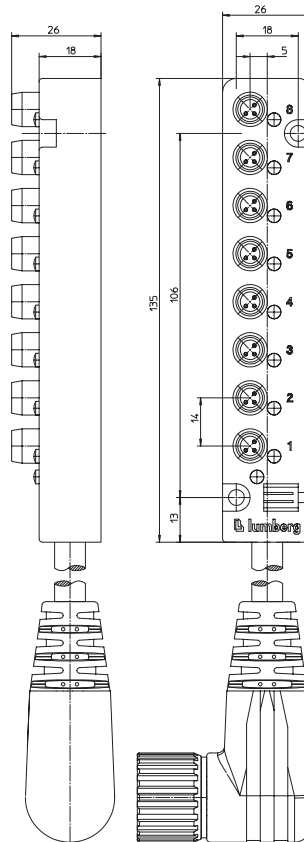

RSWU 12-ASB 8/LED 5-4-331

Micro (M12) Distribution Box Female Outlet 5 pole , 8 outlets, PUR/PVC cable with molded right angle male M23 connector, Interface w/ LEDs (PNP).

RSWU 12-SB 8/LED 3-333

PICO (M8) Distribution Box, 8 Port, One Signal per Port, LED - PNP Indicators, PUR Cable with molded right angle male M23 connector.

Part Number	Type	Outer Jacket
RSWU 12-ASB 8/LED 5-4-331/5M	8 ports	PUR halogen free
RSWU 12-SB 8/LED 3-333/5M		