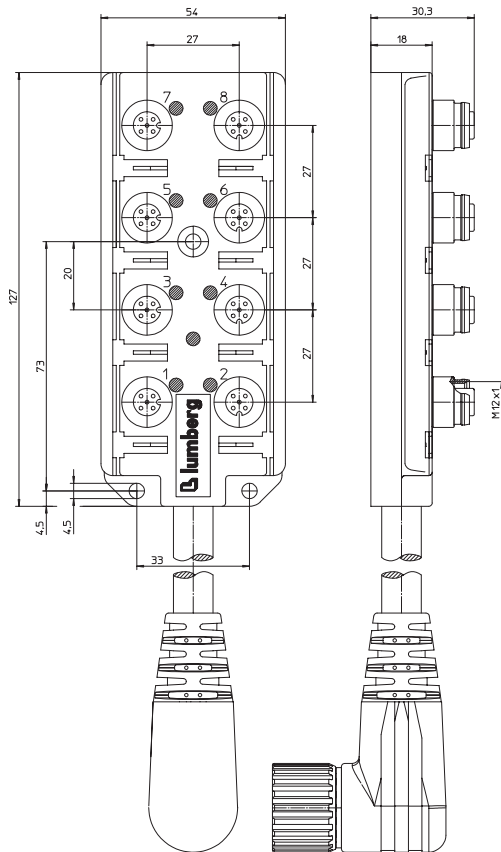

RSWU 12-ASB 8/LED 5-4-331

Micro (M12) Distribution Box Female Outlet 5 pole , 8 outlets, PUR/PVC cable with molded right angle male M23 connector, Interface w/ LEDs (PNP).

RSWU 12-SB 8/LED 3-333

PICO (M8) Distribution Box, 8 Port, One Signal per Port, LED - PNP Indicators, PUR Cable with molded right angle male M23 connector.

Part Number	Type	Outer Jacket
RSWU 12-ASB 8/LED 5-4-331/5M	8 ports	PUR halogen free
RSWU 12-SB 8/LED 3-333/5M		