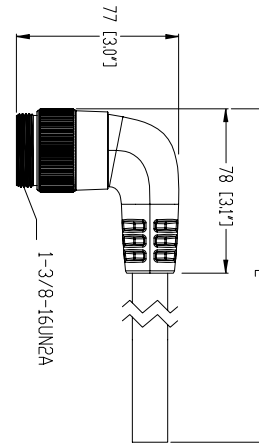

## D-Size 1 3/8" Mini Power 3- and 4-Pole, TC-ER Rated Cable Rated Cable, Male 90°/Female 90°, Single-ended Cordset

RSPW | RKWP

RSPW | RKWP

### 3- and 4-Pole

1 3/8" Mini Power 3- and 4-Pole, TC-ER Rated Cable, Male 90°, Single-ended Cordset

RSPW

1 3/8" Mini Power 3- and 4-Pole, TC-ER Rated Cable, Female 90°, Single-ended Cordset

RKWP

## D-Size 1 3/8" Mini Power 3- and 4-Pole, TC-ER Rated Cable, Male 90°/Female 90°, Single-ended Cordset RSWP | RKWP

### Cable Specifications

Cable No.	Conductors	Outer Jacket	Gauge	Jacket Color	OD
800	3	TPE	10AWG	Black	.474" (12.0 mm)
803	4	TPE	10AWG	Black	.519" (13.1 mm)

Part Number	Pins	Gauge	Current Rating	Standard Cable Lengths	Characteristics
RSWP 3-800/...M	3	10	30A	0.5M / 1M / 1.5M / 2M / 2.5M / 3M / 4M / 5M / 6M / 8M / 10M / 12M / 14M / 15M / 18M / 20M / 22M / 25M / 30M / 35M / 40M / 45M / 50M	  
RSWP 4-803/...M	4	10	25A	0.5M / 1M / 1.5M / 2M / 2.5M / 3M / 4M / 5M / 6M / 8M / 10M / 12M / 14M / 15M / 18M / 20M / 22M / 25M / 30M / 35M / 40M / 45M / 50M	  
RKWP 3-800/...M	3	10	30A	0.5M / 1M / 1.5M / 2M / 2.5M / 3M / 4M / 5M / 6M / 8M / 10M / 12M / 14M / 15M / 18M / 20M / 22M / 25M / 30M / 35M / 40M / 45M / 50M	  
RKWP 4-803/...M	4	10	25A	0.5M / 1M / 1.5M / 2M / 2.5M / 3M / 4M / 5M / 6M / 8M / 10M / 12M / 14M / 15M / 18M / 20M / 22M / 25M / 30M / 35M / 40M / 45M / 50M	