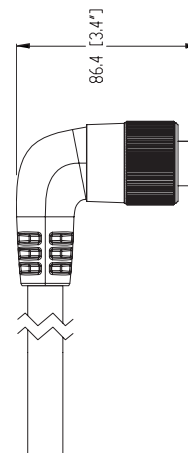

## D-Size 1 3/8" Mini Power 3- and 4-Pole, TC-ER Rated Cable Rated Cable, Male 90°/Female 90°, Single-ended Cordset

RSPW | RKWP

RSPW | RKWP

### 3- and 4-Pole

1 3/8" Mini Power 3- and 4-Pole, TC-ER Rated Cable, Male 90°, Single-ended Cordset

RSPW

1 3/8" Mini Power 3- and 4-Pole, TC-ER Rated Cable, Female 90°, Single-ended Cordset

RKWP

## D-Size 1 3/8" Mini Power 3- and 4-Pole, TC-ER Rated Cable, Male 90°/Female 90°, Single-ended Cordset RSWP | RKWP

### Cable Specifications

Cable No.	Conductors	Outer Jacket	Gauge	Jacket Color	OD
800	3	TPE	10AWG	Black	.474" (12.0 mm)
803	4	TPE	10AWG	Black	.519" (13.1 mm)

Part Number	Pins	Gauge	Current Rating	Standard Cable Lengths	Characteristics
RSWP 3-800/...M	3	10	30A	0.5M / 1M / 1.5M / 2M / 2.5M / 3M / 4M / 5M / 6M / 8M / 10M / 12M / 14M / 15M / 18M / 20M / 22M / 25M / 30M / 35M / 40M / 45M / 50M	  
RSWP 4-803/...M	4	10	25A	0.5M / 1M / 1.5M / 2M / 2.5M / 3M / 4M / 5M / 6M / 8M / 10M / 12M / 14M / 15M / 18M / 20M / 22M / 25M / 30M / 35M / 40M / 45M / 50M	  
RKWP 3-800/...M	3	10	30A	0.5M / 1M / 1.5M / 2M / 2.5M / 3M / 4M / 5M / 6M / 8M / 10M / 12M / 14M / 15M / 18M / 20M / 22M / 25M / 30M / 35M / 40M / 45M / 50M	  
RKWP 4-803/...M	4	10	25A	0.5M / 1M / 1.5M / 2M / 2.5M / 3M / 4M / 5M / 6M / 8M / 10M / 12M / 14M / 15M / 18M / 20M / 22M / 25M / 30M / 35M / 40M / 45M / 50M	