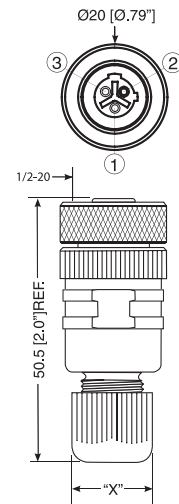

**1/2"-20 Field Attachable Connectors**

RSC 3U | RKC 3U

**Male, 3-Pole**

Field attachable connector, 1/2"-20 male connector, 3-pole, dual keyway with threaded joint, assembling with screw terminals.

**Female, 3-Pole**

Field attachable connector, 1/2"-20 female

connector, 3-pole, dual keyway with threaded joint, assembling with screw terminals.

**RSC 3U**

**RKC 3U**

**Pin Assignments**

Face Views / 1/2"-20, Male / Female

**3 pole**