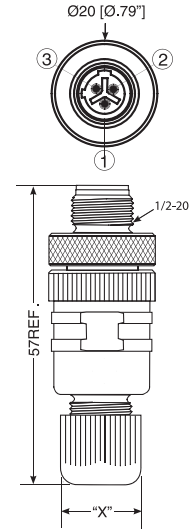

**1/2"-20 Field Attachable Connectors**

RSC 3U | RKC 3U

**Male, 3-Pole**

Field attachable connector, 1/2"-20 male connector, 3-pole, dual keyway with threaded joint, assembling with screw terminals.

**Female, 3-Pole**

Field attachable connector, 1/2"-20 female

connector, 3-pole, dual keyway with threaded joint, assembling with screw terminals.

**RSC 3U**

**RKC 3U**

**Pin Assignments**

Face Views / 1/2"-20, Male / Female

**3 pole**