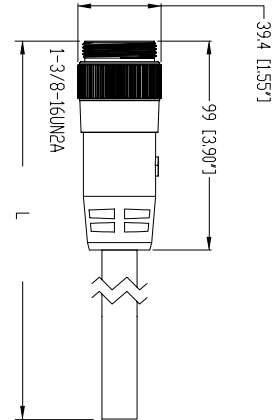

**D-Size 1 3/8" Mini Power 3- and 4-Pole, TC-ER Rated Cable, Male/  
Female, Single-ended Cordset**  
RSP | RKP

RSP | RKP

**3- and 4-Pole**

1 3/8" Mini Power 3 and 4-Pole, TC-ER Rated  
Cable, Male, Single-ended Cordset

**RSP**

1 3/8" Mini Power 3- and 4-Pole, TC-ER Rated  
Cable, Female, Single-ended Cordset

**RKP**

**Pin Assignments**

**Face Views**

**3 pole  
Male / Female**

- 1 = black
- 2 = green/yellow
- 3 = white

**4 pole  
Male / Female**

## D-Size 1 3/8" Mini Power 3- and 4-Pole, TC-ER Rated Cable, Male/Female, Single-ended Cordset RSP | RKP

### Cable Specifications

Cable No.	Conductors	Outer Jacket	Gauge	Jacket Color	OD
800	3	TPE	10AWG	Black	.474" (12.0 mm)
803	4	TPE	10AWG	Black	.519" (13.1 mm)

Part Number	Pins	Gauge	Current Rating	Standard Cable Lengths	Characteristics
RSP 3-800/...M	3	10	30A	0.5M / 1M / 1.5M / 2M / 2.5M / 3M / 4M / 5M / 6M / 8M / 10M / 12M / 14M / 15M / 18M / 20M / 22M / 25M / 30M / 35M / 40M / 45M / 50M	UL  
RSP 4-803/...M	4	10	25A	0.5M / 1M / 1.5M / 2M / 2.5M / 3M / 4M / 5M / 6M / 8M / 10M / 12M / 14M / 15M / 18M / 20M / 22M / 25M / 30M / 35M / 40M / 45M / 50M	UL  
RKP 3-800/...M	3	10	30A	0.5M / 1M / 1.5M / 2M / 2.5M / 3M / 4M / 5M / 6M / 8M / 10M / 12M / 14M / 15M / 18M / 20M / 22M / 25M / 30M / 35M / 40M / 45M / 50M	UL  
RKP 4-803/...M	4	10	25A	0.5M / 1M / 1.5M / 2M / 2.5M / 3M / 4M / 5M / 6M / 8M / 10M / 12M / 14M / 15M / 18M / 20M / 22M / 25M / 30M / 35M / 40M / 45M / 50M	UL 