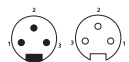

**RSP**

1 3/8" Mini Power 3- and 4-Pole, TC-ER Rated  
Cable, Female, Single-ended Cordset

**RKP**

**Pin Assignments**

**Face Views**

**3 pole  
Male / Female**

- 1 = black
- 2 = green/yellow
- 3 = white

**4 pole  
Male / Female**

- 1 = black
- 2 = green/yellow
- 3 = red
- 4 = white