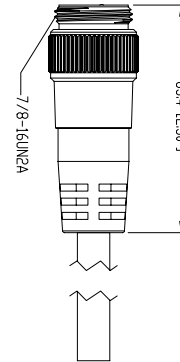

**A-Size 7/8" Mini, 3- and 4-Pole, TC-ER Rated Cable, Male/Female, Single-ended Cordset**  
RSPA | RKPA

RSPA | RKPA

**3- and 4-Pole**

7/8" Mini, 3- and 4-Pole, 14AWG TC-ER Rated Cable, Male, Single-ended Cordset

RSPA

7/8" Mini, 3- and 4-Pole, 14AWG TC-ER Rated Cable, Female, Single-ended Cordset

RKPA

**Pin Assignments**

Face Views

**3 pole**

Male / Female

- 1 = black
- 2 = green/yellow
- 3 = white

**4 pole**

Male / Female

- 1 = black
- 2 = white
- 3 = red
- 4 = green/yellow

### Cable Specifications

Cable No.	Conductors	Outer Jacket	Gauge	Jacket Color	OD
802	3	TPE	14AWG	Black	.359" (9.1 mm)
805	4	TPE	14AWG	Black	.390" (9.9 mm)

Part Number	Pins	Gauge	Current Rating	Standard Cable Lengths	Characteristics
RSPA 3-802/...M	3	14	18A	0.5M / 1M / 1.5M / 2M / 2.5M / 3M / 4M / 5M / 6M / 8M / 10M / 12M / 14M / 15M / 18M / 20M / 22M / 25M / 30M / 35M / 40M / 45M / 50M	  
RSPA 4-805/...M	4	14	15A	0.5M / 1M / 1.5M / 2M / 2.5M / 3M / 4M / 5M / 6M / 8M / 10M / 12M / 14M / 15M / 18M / 20M / 22M / 25M / 30M / 35M / 40M / 45M / 50M	  
RKPA 3-802/...M	3	14	18A	0.5M / 1M / 1.5M / 2M / 2.5M / 3M / 4M / 5M / 6M / 8M / 10M / 12M / 14M / 15M / 18M / 20M / 22M / 25M / 30M / 35M / 40M / 45M / 50M	  
RKPA 4-805/...M	4	14	15A	0.5M / 1M / 1.5M / 2M / 2.5M / 3M / 4M / 5M / 6M / 8M / 10M / 12M / 14M / 15M / 18M / 20M / 22M / 25M / 30M / 35M / 40M / 45M / 50M	