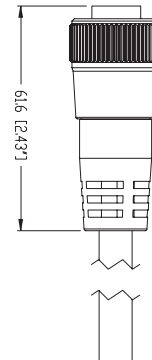

**A-Size 7/8" Mini, 3- and 4-Pole, TC-ER Rated Cable, Male/Female, Single-ended Cordset**  
RSPA | RKPA

RSPA | RKPA

**3- and 4-Pole**

7/8" Mini, 3- and 4-Pole, 14AWG TC-ER Rated Cable, Male, Single-ended Cordset

RSPA

7/8" Mini, 3- and 4-Pole, 14AWG TC-ER Rated Cable, Female, Single-ended Cordset

RKPA

**Pin Assignments**

Face Views

**3 pole**

Male / Female

- 1 = black
- 2 = green/yellow
- 3 = white

**4 pole**

Male / Female

- 1 = black
- 2 = white
- 3 = red
- 4 = green/yellow

### Cable Specifications

Cable No.	Conductors	Outer Jacket	Gauge	Jacket Color	OD
802	3	TPE	14AWG	Black	.359" (9.1 mm)
805	4	TPE	14AWG	Black	.390" (9.9 mm)

Part Number	Pins	Gauge	Current Rating	Standard Cable Lengths	Characteristics
RSPA 3-802/...M	3	14	18A	0.5M / 1M / 1.5M / 2M / 2.5M / 3M / 4M / 5M / 6M / 8M / 10M / 12M / 14M / 15M / 18M / 20M / 22M / 25M / 30M / 35M / 40M / 45M / 50M	  
RSPA 4-805/...M	4	14	15A	0.5M / 1M / 1.5M / 2M / 2.5M / 3M / 4M / 5M / 6M / 8M / 10M / 12M / 14M / 15M / 18M / 20M / 22M / 25M / 30M / 35M / 40M / 45M / 50M	  
RKPA 3-802/...M	3	14	18A	0.5M / 1M / 1.5M / 2M / 2.5M / 3M / 4M / 5M / 6M / 8M / 10M / 12M / 14M / 15M / 18M / 20M / 22M / 25M / 30M / 35M / 40M / 45M / 50M	  
RKPA 4-805/...M	4	14	15A	0.5M / 1M / 1.5M / 2M / 2.5M / 3M / 4M / 5M / 6M / 8M / 10M / 12M / 14M / 15M / 18M / 20M / 22M / 25M / 30M / 35M / 40M / 45M / 50M	