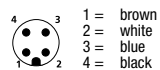

RST

Pin Assignments

M12 - Male

3 poles

4 poles

5 poles (794)

5 poles (all others)

8 poles