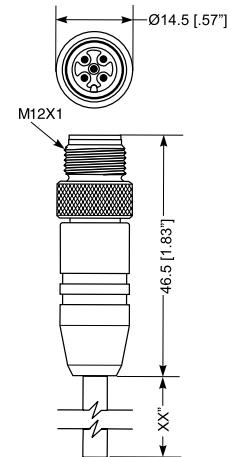

M12-Round-Plug Connector, Single-Ended Cordsets, According to IEC 61076-2-101

RST

RST 8-627

3-, 4-, 5-, and 8-Poles

Actuator/sensor cordset, single-ended, M12,
3-, 4-, 5-, and 8-poles, male straight connector
with self-locking thread and molded cable.

RST

Pin Assignments

M12 - Male

3 poles

4 poles

5 poles (794)

5 poles (all others)

8 poles

M12-Round-Plug Connector, Single-Ended Cordsets, According to IEC 61076-2-101 RST

Technical Data

Environmental

Degree of protection	IP 67 / NEMA 6P
Operating temperature range	PUR: -40°C (-40°F) / +80°C (176°F) PVC: -40°C (-40°F) / +90°C (194°F) TPE: -40°C (-40°F) / +90°C (194°F)

Cable Specifications

Cable No.	Outer Jacket	Gauge	Jacket Color	OD
602	PUR	18AWG	Yellow	.230" (5.8 mm)
Continuous flex rating and suitable for general C-track usage. 1 million cycles at minimum bend radius 10X cable diameter.				
610	PUR	22AWG	Yellow	.190" (4.8 mm)
612	PVC	22AWG	Yellow	.210" (5.3 mm)
627	PVC	24AWG	Black	.232" (5.9 mm)
632	PVC	22AWG	Yellow	.190" (4.8 mm)
633	PVC	22AWG	Yellow	.190" (4.8 mm)
637	TPE/PLTC	18AWG	Yellow	.280" (7.1 mm)
643	TPE/PLTC	22AWG	Yellow	.246" (6.2 mm)
644	PUR	22AWG	Yellow	.210" (5.3 mm)
645	PUR	18AWG	Yellow	.220" (5.6 mm)
679	PUR	22AWG	Yellow	.190" (4.8 mm)
713	TPE/PLTC	22AWG	Yellow	.280" (7.1 mm)
727	TPE/PLTC	22AWG	Yellow	.335" (8.5 mm)
731	TPE/PLTC	18AWG	Yellow	.261" (6.6 mm)
794	TPE/PLTC	18AWG	Yellow	.304" (7.7 mm)