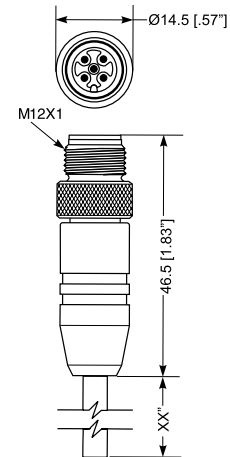

M12-Round-Plug Connector, Single-Ended Cordsets, According to IEC 61076-2-101

RST

RST 8-627

3-, 4-, 5-, and 8-Poles

Actuator/sensor cordset, single-ended, M12, 3-, 4-, 5-, and 8-poles, male straight connector with self-locking thread and molded cable.

RST

Pin Assignments

M12 - Male

3 poles

4 poles

5 poles (794)

5 poles (all others)

8 poles

M12-Round-Plug Connector, Single-Ended Cordsets, According to IEC 61076-2-101 RST

Technical Data

Environmental

Degree of protection	IP 67 / NEMA 6P
Operating temperature range	PUR: -40°C (-40°F) / +80°C (176°F) PVC: -40°C (-40°F) / +90°C (194°F) TPE: -40°C (-40°F) / +90°C (194°F)

Cable Specifications

Cable No.	Outer Jacket	Gauge	Jacket Color	OD
602	PUR	18AWG	Yellow	.230" (5.8 mm)
Continuous flex rating and suitable for general C-track usage. 1 million cycles at minimum bend radius 10X cable diameter.				
610	PUR	22AWG	Yellow	.190" (4.8 mm)
612	PVC	22AWG	Yellow	.210" (5.3 mm)
627	PVC	24AWG	Black	.232" (5.9 mm)
632	PVC	22AWG	Yellow	.190" (4.8 mm)
633	PVC	22AWG	Yellow	.190" (4.8 mm)
637	TPE/PLTC	18AWG	Yellow	.280" (7.1 mm)
643	TPE/PLTC	22AWG	Yellow	.246" (6.2 mm)
644	PUR	22AWG	Yellow	.210" (5.3 mm)
645	PUR	18AWG	Yellow	.220" (5.6 mm)
679	PUR	22AWG	Yellow	.190" (4.8 mm)
713	TPE/PLTC	22AWG	Yellow	.280" (7.1 mm)
727	TPE/PLTC	22AWG	Yellow	.335" (8.5 mm)
731	TPE/PLTC	18AWG	Yellow	.261" (6.6 mm)
794	TPE/PLTC	18AWG	Yellow	.304" (7.7 mm)