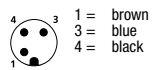

Pin Assignments

M12 - Male

3 poles