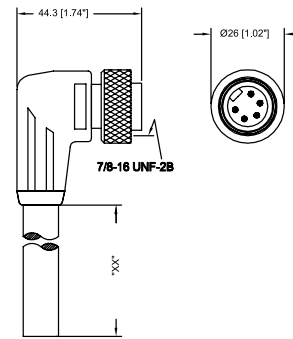

Mini, 7/8"-Round-Plug Connector, Single-Ended Cordsets, Automotive Color Code

RSW 301...501 | RKW 30...50

3- and 5-Poles

Mini, 7/8" single-ended cordsets, male 90°, 3- and 5-poles with internal threads and molded cable, Automotive color code.

RSW

Mini, 7/8" single-ended cordsets, female 90°, 3- and 5-poles with internal threads and molded cable, Automotive color code.

RKW

Pin Assignments

Mini, 7/8" - Male / Female

3 poles

- 1 = green
- 2 = red w/black tr.
- 3 = red w/white tr.

Degree of protection IP 67 / NEMA 6P
Operating temperature range -40°C (-40°F) / +90°C (194°F)

Mechanical

Housing / Molded body TPU, yellow
Insert TPU, yellow
Contact CuZn, gold over silver plated
Coupling nut Aluminum, anodized black

Electrical

Current rating 688/741/742: 8 A
755: 5.6 A
Voltage rating 741/742: 600 V
688/755: 300 V

Cable Specifications - Automotive Color Code

Cable No.	Outer Jacket	Gauge	Jacket Color	OD	Temperature Rating	Agency Approvals
688	PVC	18AWG	Yellow	.290" (7.4 mm)	-40°C (-40°F) to +105°C (221°F)	UL: AWM2661
741	TPE	16AWG	Yellow	.390" (9.9 mm)	-40°C (-40°F) to +105°C (221°F)	UL: SEOOW / CSA: ST00W
742	TPE	16AWG	Yellow	.495" (12.6 mm)	-40°C (-40°F) to +105°C (221°F)	UL: SEOOW / CSA: ST00W
755	TPE	18AWG	Yellow	.333" (8.5 mm)	-40°C (-40°F) to +90°C (194°F)	UL: PLTC / CSA: AWM I/II, A/B