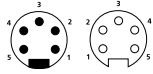

RSW

Mini, 7/8" single-ended cordsets, female 90°, 3- and 5-poles with internal threads and molded cable, Automotive color code.

RKW

Pin Assignments

Mini, 7/8" - Male / Female

3 poles

- 1 = green
- 2 = red w/black tr.
- 3 = red w/white tr.

5 poles (742)

- 1 = red w/white tr.
- 2 = red
- 3 = green
- 4 = red w/orange tr.
- 5 = red w/black tr.

5 poles (755)

- 1 = red w/white tr.
- 2 = red
- 3 = green
- 4 = red w/yellow tr.
- 5 = red w/black tr.