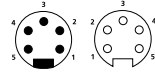

RSW

Mini, 7/8" single-ended cordsets, female 90°, 3- and 5-poles with internal threads and molded cable, Automotive color code.

RKW

Pin Assignments

Mini, 7/8" - Male / Female

3 poles

- 1 = green
- 2 = red w/black tr.
- 3 = red w/white tr.

5 poles (742)

- 1 = red w/white tr.
- 2 = red
- 3 = green
- 4 = red w/orange tr.
- 5 = red w/black tr.

5 poles (755)

- 1 = red w/white tr.
- 2 = red
- 3 = green
- 4 = red w/yellow tr.
- 5 = red w/black tr.