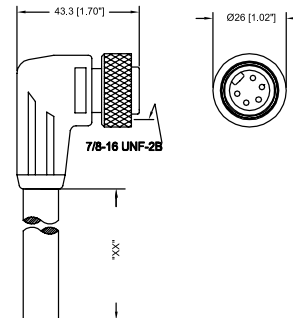

Mini, 7/8"-Round-Plug Connector, Single-Ended Cordsets, Automotive Color Code

RSW 301...501 | RKW 30...50

3- and 5-Poles

Mini, 7/8" single-ended cordsets, male 90°, 3- and 5-poles with internal threads and molded cable, Automotive color code.

RSW

Mini, 7/8" single-ended cordsets, female 90°, 3- and 5-poles with internal threads and molded cable, Automotive color code.

RKW

Pin Assignments

Mini, 7/8" - Male / Female

3 poles

- 1 = green
- 2 = red w/black tr.
- 3 = red w/white tr.

Degree of protection IP 67 / NEMA 6P
Operating temperature range -40°C (-40°F) / +90°C (194°F)

Mechanical

Housing / Molded body TPU, yellow
Insert TPU, yellow
Contact CuZn, gold over silver plated
Coupling nut Aluminum, anodized black

Electrical

Current rating 688/741/742: 8 A
755: 5.6 A
Voltage rating 741/742: 600 V
688/755: 300 V

Cable Specifications - Automotive Color Code

Cable No.	Outer Jacket	Gauge	Jacket Color	OD	Temperature Rating	Agency Approvals
688	PVC	18AWG	Yellow	.290" (7.4 mm)	-40°C (-40°F) to +105°C (221°F)	UL: AWM2661
741	TPE	16AWG	Yellow	.390" (9.9 mm)	-40°C (-40°F) to +105°C (221°F)	UL: SEOOW / CSA: ST00W
742	TPE	16AWG	Yellow	.495" (12.6 mm)	-40°C (-40°F) to +105°C (221°F)	UL: SEOOW / CSA: ST00W
755	TPE	18AWG	Yellow	.333" (8.5 mm)	-40°C (-40°F) to +90°C (194°F)	UL: PLTC / CSA: AWM I/II, A/B