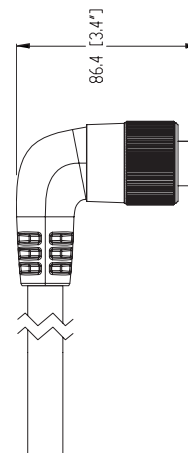

D-Size 1 3/8" Mini Power 3- and 4-Pole, TC-ER Rated Cable Rated Cable, Male 90°/Female 90°, Single-ended Cordset
RSPW | RKWP

RSPW | RKWP

3- and 4-Pole

1 3/8" Mini Power 3- and 4-Pole, TC-ER Rated Cable, Male 90°, Single-ended Cordset

RSPW

1 3/8" Mini Power 3- and 4-Pole, TC-ER Rated Cable, Female 90°, Single-ended Cordset

RKWP

Pin Assignments

Face Views

**3 pole
Male / Female**

- 1 = black
- 2 = green/yellow
- 3 = white

**4 pole
Male / Female**

- 1 = black
- 2 = green/yellow
- 3 = red
- 4 = white

Be Certain with Belden

D-Size 1 3/8" Mini Power 3- and 4-Pole, TC-ER Rated Cable, Male 90°/Female 90°, Single-ended Cordset RSWP | RKWP

Technical Data

Electrical

Voltage rating 600 V

Cable Specifications

Cable No.	Conductors	Outer Jacket	Gauge	Jacket Color	OD
800	3	TPE	10AWG	Black	.474" (12.0 mm)
803	4	TPE	10AWG	Black	.519" (13.1 mm)

Part Number	Pins	Gauge	Current Rating	Standard Cable Lengths	Characteristics
RSWP 3-800/...M	3	10	30A	0.5M / 1M / 1.5M / 2M / 2.5M / 3M / 4M / 5M / 6M / 8M / 10M / 12M / 14M / 15M / 18M / 20M / 22M / 25M / 30M / 35M / 40M / 45M / 50M	  
RSWP 4-803/...M	4	10	25A	0.5M / 1M / 1.5M / 2M / 2.5M / 3M / 4M / 5M / 6M / 8M / 10M / 12M / 14M / 15M / 18M / 20M / 22M / 25M / 30M / 35M / 40M / 45M / 50M	  
RKWP 3-800/...M	3	10	30A	0.5M / 1M / 1.5M / 2M / 2.5M / 3M / 4M / 5M / 6M / 8M / 10M / 12M / 14M / 15M / 18M / 20M / 22M / 25M / 30M / 35M / 40M / 45M / 50M	  
RKWP 4-803/...M	4	10	25A	0.5M / 1M / 1.5M / 2M / 2.5M / 3M / 4M / 5M / 6M / 8M / 10M / 12M / 14M / 15M / 18M / 20M / 22M / 25M / 30M / 35M / 40M / 45M / 50M	