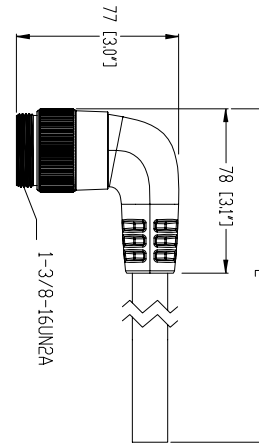

D-Size 1 3/8" Mini Power 3- and 4-Pole, TC-ER Rated Cable Rated Cable, Male 90°/Female 90°, Single-ended Cordset
RSPW | RKWP

RSPW | RKWP

3- and 4-Pole

1 3/8" Mini Power 3- and 4-Pole, TC-ER Rated Cable, Male 90°, Single-ended Cordset

RSPW

1 3/8" Mini Power 3- and 4-Pole, TC-ER Rated Cable, Female 90°, Single-ended Cordset

RKWP

Pin Assignments

Face Views

**3 pole
Male / Female**

- 1 = black
- 2 = green/yellow
- 3 = white

**4 pole
Male / Female**

- 1 = black
- 2 = green/yellow
- 3 = red
- 4 = white

Be Certain with Belden

D-Size 1 3/8" Mini Power 3- and 4-Pole, TC-ER Rated Cable, Male 90°/Female 90°, Single-ended Cordset RSWP | RKWP

Technical Data

Electrical

Voltage rating 600 V

Cable Specifications

Cable No.	Conductors	Outer Jacket	Gauge	Jacket Color	OD
800	3	TPE	10AWG	Black	.474" (12.0 mm)
803	4	TPE	10AWG	Black	.519" (13.1 mm)

Part Number	Pins	Gauge	Current Rating	Standard Cable Lengths	Characteristics
RSWP 3-800/...M	3	10	30A	0.5M / 1M / 1.5M / 2M / 2.5M / 3M / 4M / 5M / 6M / 8M / 10M / 12M / 14M / 15M / 18M / 20M / 22M / 25M / 30M / 35M / 40M / 45M / 50M	  
RSWP 4-803/...M	4	10	25A	0.5M / 1M / 1.5M / 2M / 2.5M / 3M / 4M / 5M / 6M / 8M / 10M / 12M / 14M / 15M / 18M / 20M / 22M / 25M / 30M / 35M / 40M / 45M / 50M	  
RKWP 3-800/...M	3	10	30A	0.5M / 1M / 1.5M / 2M / 2.5M / 3M / 4M / 5M / 6M / 8M / 10M / 12M / 14M / 15M / 18M / 20M / 22M / 25M / 30M / 35M / 40M / 45M / 50M	  
RKWP 4-803/...M	4	10	25A	0.5M / 1M / 1.5M / 2M / 2.5M / 3M / 4M / 5M / 6M / 8M / 10M / 12M / 14M / 15M / 18M / 20M / 22M / 25M / 30M / 35M / 40M / 45M / 50M	