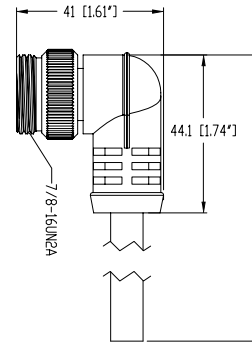

## A-Size 7/8" Mini, 3- and 4-Pole, TC-ER Rated Cable, Male 90°/Female 90°, Single-ended Cordset RSWPA | RKWPA

RSWPA | RKWPA

7/8" Mini, 3- and 4-Pole, 14AWG TC-ER Rated Cable, Male 90°, Single-ended Cordset

### 3- and 4-Pole

7/8" Mini, 3- and 4-Pole, 14AWG TC-ER Rated Cable, Female 90°, Single-ended Cordset

RKWPA

### Cable Specifications

Cable No.	Conductors	Outer Jacket	Gauge	Jacket Color	OD
802	3	TPE	14AWG	Black	.359" (9.1 mm)
805	4	TPE	14AWG	Black	.390" (9.9 mm)

Part Number	Pins	Gauge	Current Rating	Standard Cable Lengths	Characteristics
RKWPA 3-802/...M	3	14	18A	0.5M / 1M / 1.5M / 2M / 2.5M / 3M / 4M / 5M / 6M / 8M / 10M / 12M / 14M / 15M / 18M / 20M / 22M / 25M / 30M / 35M / 40M / 45M / 50M	  
RKWPA 4-805/...M	4	14	15A	0.5M / 1M / 1.5M / 2M / 2.5M / 3M / 4M / 5M / 6M / 8M / 10M / 12M / 14M / 15M / 18M / 20M / 22M / 25M / 30M / 35M / 40M / 45M / 50M	  
RSWPA 3-802/...M	3	14	18A	0.5M / 1M / 1.5M / 2M / 2.5M / 3M / 4M / 5M / 6M / 8M / 10M / 12M / 14M / 15M / 18M / 20M / 22M / 25M / 30M / 35M / 40M / 45M / 50M	  
RSWPA 4-805/...M	4	14	15A	0.5M / 1M / 1.5M / 2M / 2.5M / 3M / 4M / 5M / 6M / 8M / 10M / 12M / 14M / 15M / 18M / 20M / 22M / 25M / 30M / 35M / 40M / 45M / 50M	