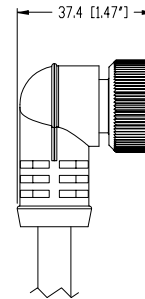

## A-Size 7/8" Mini, 3- and 4-Pole, TC-ER Rated Cable, Male 90°/Female 90°, Single-ended Cordset RSWPA | RKWPA

RSWPA | RKWPA

7/8" Mini, 3- and 4-Pole, 14AWG TC-ER Rated Cable, Male 90°, Single-ended Cordset

### 3- and 4-Pole

7/8" Mini, 3- and 4-Pole, 14AWG TC-ER Rated Cable, Female 90°, Single-ended Cordset

RKWPA