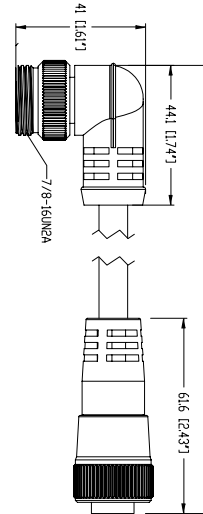

A Size 7/8" Mini, 3-and 4-Pole, TC-ER Rated Cable, Male-Female, Double-ended Cordset
RSWPA-RKPA | RSWPA-RKWPA

RSWPA-RKPA | RSWPA-RKWPA

3- and 4-Pole

7/8" Mini, 3- and 4-Pole, 14AWG TC-ER Rated Cable, Male 90°-Female, Double-ended Cordset

RSWPA-RKPA

7/8" Mini, 3- and 4-Pole, 14AWG TC-ER Rated Cable, Male 90°-Female 90°, Double-ended Cordset

RSWPA-RKWPA

Pin Assignments

Face Views

**3 pole
Male / Female**

- 1 = black
- 2 = green/yellow
- 3 = white

**4 pole
Male / Female**

- 1 = black
- 2 = white
- 3 = red
- 4 = green/yellow

Be Certain with Belden

A Size 7/8" Mini, 3-and 4-Pole, TC-ER Rated Cable, Male-Female, Double-ended Cordset RSWPA-RKPA | RSWPA-RKWPA

Electrical

Voltage rating 600 V

Cable Specifications

Cable No.	Conductors	Outer Jacket	Gauge	Jacket Color	OD
802	3	TPE	14AWG	Black	.359" (9.1 mm)
805	4	TPE	14AWG	Black	.390" (9.9 mm)

Part Number	Pins	Gauge	Current Rating	Standard Cable Lengths	Characteristics
RSWPA 3-RKPA 3-802/...M	3	14	18A	0.5M / 1M / 1.5M / 2M / 2.5M / 3M / 4M / 5M / 6M / 8M / 10M / 12M / 14M / 15M / 18M / 20M / 22M / 25M / 30M / 35M / 40M / 45M / 50M	  
RSWPA 4-RKPA 4-805/...M	4	14	15A	0.5M / 1M / 1.5M / 2M / 2.5M / 3M / 4M / 5M / 6M / 8M / 10M / 12M / 14M / 15M / 18M / 20M / 22M / 25M / 30M / 35M / 40M / 45M / 50M	  
RSWPA 3-RKWPA 3-802/...M	3	14	18A	0.5M / 1M / 1.5M / 2M / 2.5M / 3M / 4M / 5M / 6M / 8M / 10M / 12M / 14M / 15M / 18M / 20M / 22M / 25M / 30M / 35M / 40M / 45M / 50M	  
RSWPA 4-RKWPA 4-805/...M	4	14	15A	0.5M / 1M / 1.5M / 2M / 2.5M / 3M / 4M / 5M / 6M / 8M / 10M / 12M / 14M / 15M / 18M / 20M / 22M / 25M / 30M / 35M / 40M / 45M / 50M	