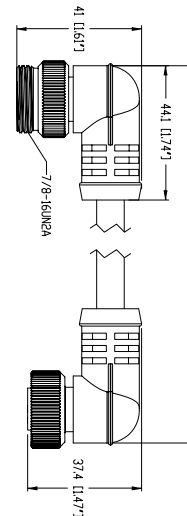

A Size 7/8" Mini, 3-and 4-Pole, TC-ER Rated Cable, Male-Female, Double-ended Cordset
RSWPA-RKPA | RSWPA-RKWPA

RSWPA-RKPA | RSWPA-RKWPA

3- and 4-Pole

7/8" Mini, 3- and 4-Pole, 14AWG TC-ER Rated Cable, Male 90°-Female, Double-ended Cordset

RSWPA-RKPA

7/8" Mini, 3- and 4-Pole, 14AWG TC-ER Rated Cable, Male 90°-Female 90°, Double-ended Cordset

RSWPA-RKWPA

Pin Assignments

Face Views

**3 pole
Male / Female**

- 1 = black
- 2 = green/yellow
- 3 = white

**4 pole
Male / Female**

- 1 = black
- 2 = white
- 3 = red
- 4 = green/yellow

Be Certain with Belden

A Size 7/8" Mini, 3-and 4-Pole, TC-ER Rated Cable, Male-Female, Double-ended Cordset RSWPA-RKPA | RSWPA-RKWPA

Electrical

Voltage rating 600 V

Cable Specifications

Cable No.	Conductors	Outer Jacket	Gauge	Jacket Color	OD
802	3	TPE	14AWG	Black	.359" (9.1 mm)
805	4	TPE	14AWG	Black	.390" (9.9 mm)

Part Number	Pins	Gauge	Current Rating	Standard Cable Lengths	Characteristics
RSWPA 3-RKPA 3-802/...M	3	14	18A	0.5M / 1M / 1.5M / 2M / 2.5M / 3M / 4M / 5M / 6M / 8M / 10M / 12M / 14M / 15M / 18M / 20M / 22M / 25M / 30M / 35M / 40M / 45M / 50M	  
RSWPA 4-RKPA 4-805/...M	4	14	15A	0.5M / 1M / 1.5M / 2M / 2.5M / 3M / 4M / 5M / 6M / 8M / 10M / 12M / 14M / 15M / 18M / 20M / 22M / 25M / 30M / 35M / 40M / 45M / 50M	  
RSWPA 3-RKWPA 3-802/...M	3	14	18A	0.5M / 1M / 1.5M / 2M / 2.5M / 3M / 4M / 5M / 6M / 8M / 10M / 12M / 14M / 15M / 18M / 20M / 22M / 25M / 30M / 35M / 40M / 45M / 50M	  
RSWPA 4-RKWPA 4-805/...M	4	14	15A	0.5M / 1M / 1.5M / 2M / 2.5M / 3M / 4M / 5M / 6M / 8M / 10M / 12M / 14M / 15M / 18M / 20M / 22M / 25M / 30M / 35M / 40M / 45M / 50M	