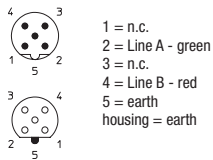

Pin Assignment

M12 male/female connector, 5 poles

Part Number	Standard Cable Lengths	UL	RoHS	CE	Profibus
0975 254 101/...M	0.3 M | 0.6 M | 1 M | 2 M | 3 M | 5 M | 10 M | 15 M | 20 M | 25 M	UL	RoHS	CE	Profibus
0975 254 102/...M	1 M | 3 M | 5 M | 10 M | 15 M	UL	RoHS	CE	Profibus
0975 254 103/...M	1 M | 3 M | 5 M | 10 M | 15 M	UL	RoHS	CE	Profibus
0975 254 104/...M	1 M | 2 M | 3 M | 5 M	RoHS	CE	Profibus	
0975 254 105/...M	1 M | 2 M | 3 M | 5 M	RoHS	CE	Profibus